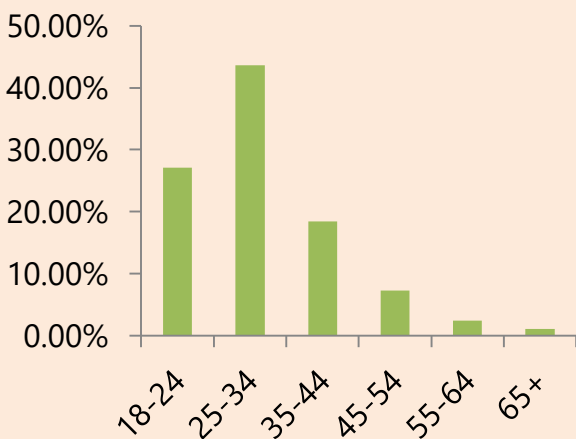

**12,222,245**

Monthly impressions

**300%**

More quality traffic

**70+**

Countries

Age distribution

Gender

Top Affinity Categories (Reach)

**VERTICALS: BUSINESS / CAREER / FINANCE / MOR**

**AD FORMATS: DISPLAY / NATIVE / MOBILE**

**CONTACT:** Email: [yash.yadav@adchannel.exchange](mailto:yash.yadav@adchannel.exchange)